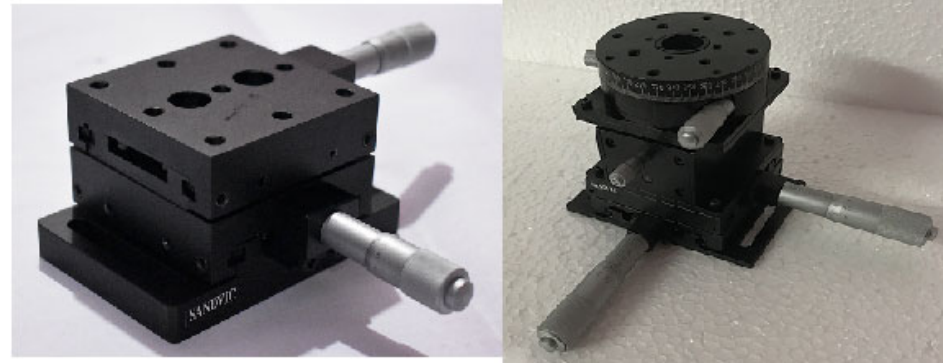

SANDVIC
COMPONENTS

Mirror Mount with High Precision
100 Tpi or 127 Tpi Screw

Linear / Rotation Stages

Motorized Linear/Rotation and
Multi Axis Stages

Vacuum Compatible Manual /Motorized
Stages