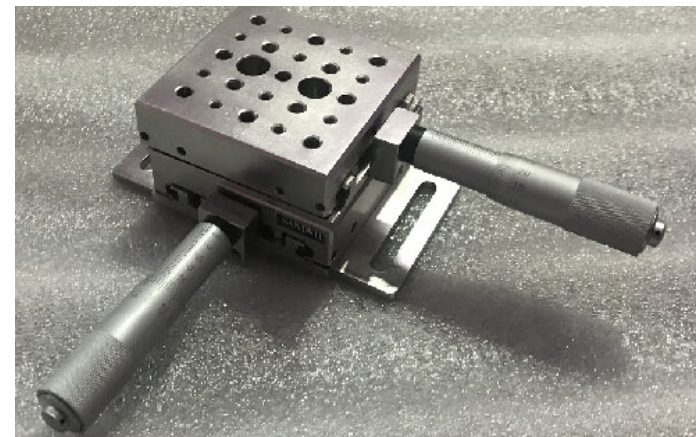

SANDVIC
COMPONENTS

Mirror Mount with High Precision
100 Tpi or 127 Tpi Screw

Linear / Rotation Stages

Motorized Linear/Rotation and
Multi Axis Stages

Vacuum Compatible Manual /Motorized
Stages