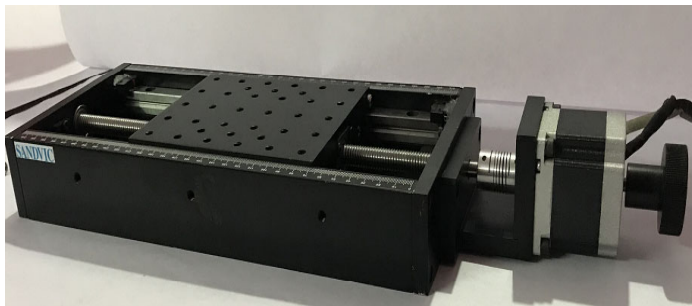

SANDVIC
COMPONENTS

Mirror Mount with High Precision
100 Tpi or 127 Tpi Screw

Linear / Rotation Stages

Motorized Linear/Rotation and
Multi Axis Stages

Vacuum Compatible Manual /Motorized
Stages